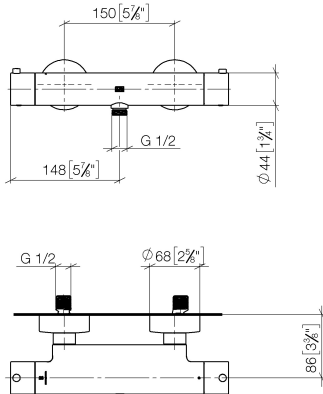

## Shower thermostat for wall mounting - Chrome

---

34 442 832

- slide-on rosettes Ø 70 mm
- gauge 150 mm - 13 mm
- 1/2" shower outlet
- with volume control

Chrome

34 442 832-00

Soft Black

34 442 832-69

## Shower thermostat for wall mounting - Chrome

34 442 832

mm [inches]

### Flow rate chart

### Spare parts list

No.	Item Number	Name	Quantity used	Delivery time
1	90 20 83 007 00-00	handle	1	2
2	90 15 05 083 00 90	cartridge	1	2
3	90 90 03 176 00 90	diverter	1	2
4	90 27 83 030 00-00	connection	1	2