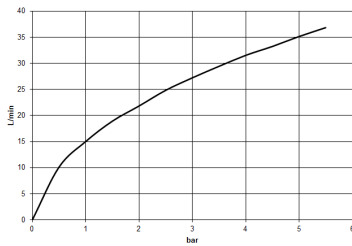

## Shower thermostat for wall mounting - Chrome

34 442 832

mm [inches]

### Flow rate chart